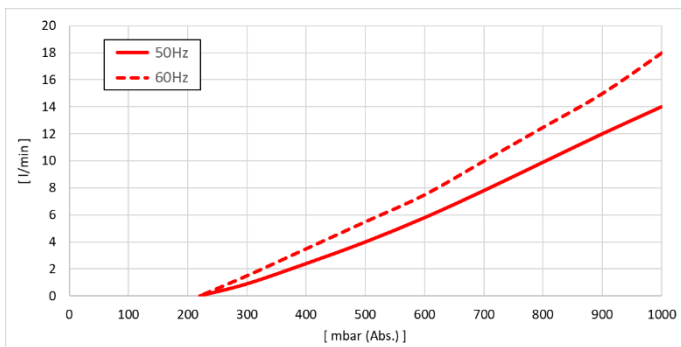

NOTA: Curve riferite alla pressione di 1013mbar (ass.) e temp. 20°C (tolleranza ±10%).
NOTE: Curves refers to 1013mbar (abs.) pression and 20°C temp. (tolerance ±10%).

Subject to change without prior notice